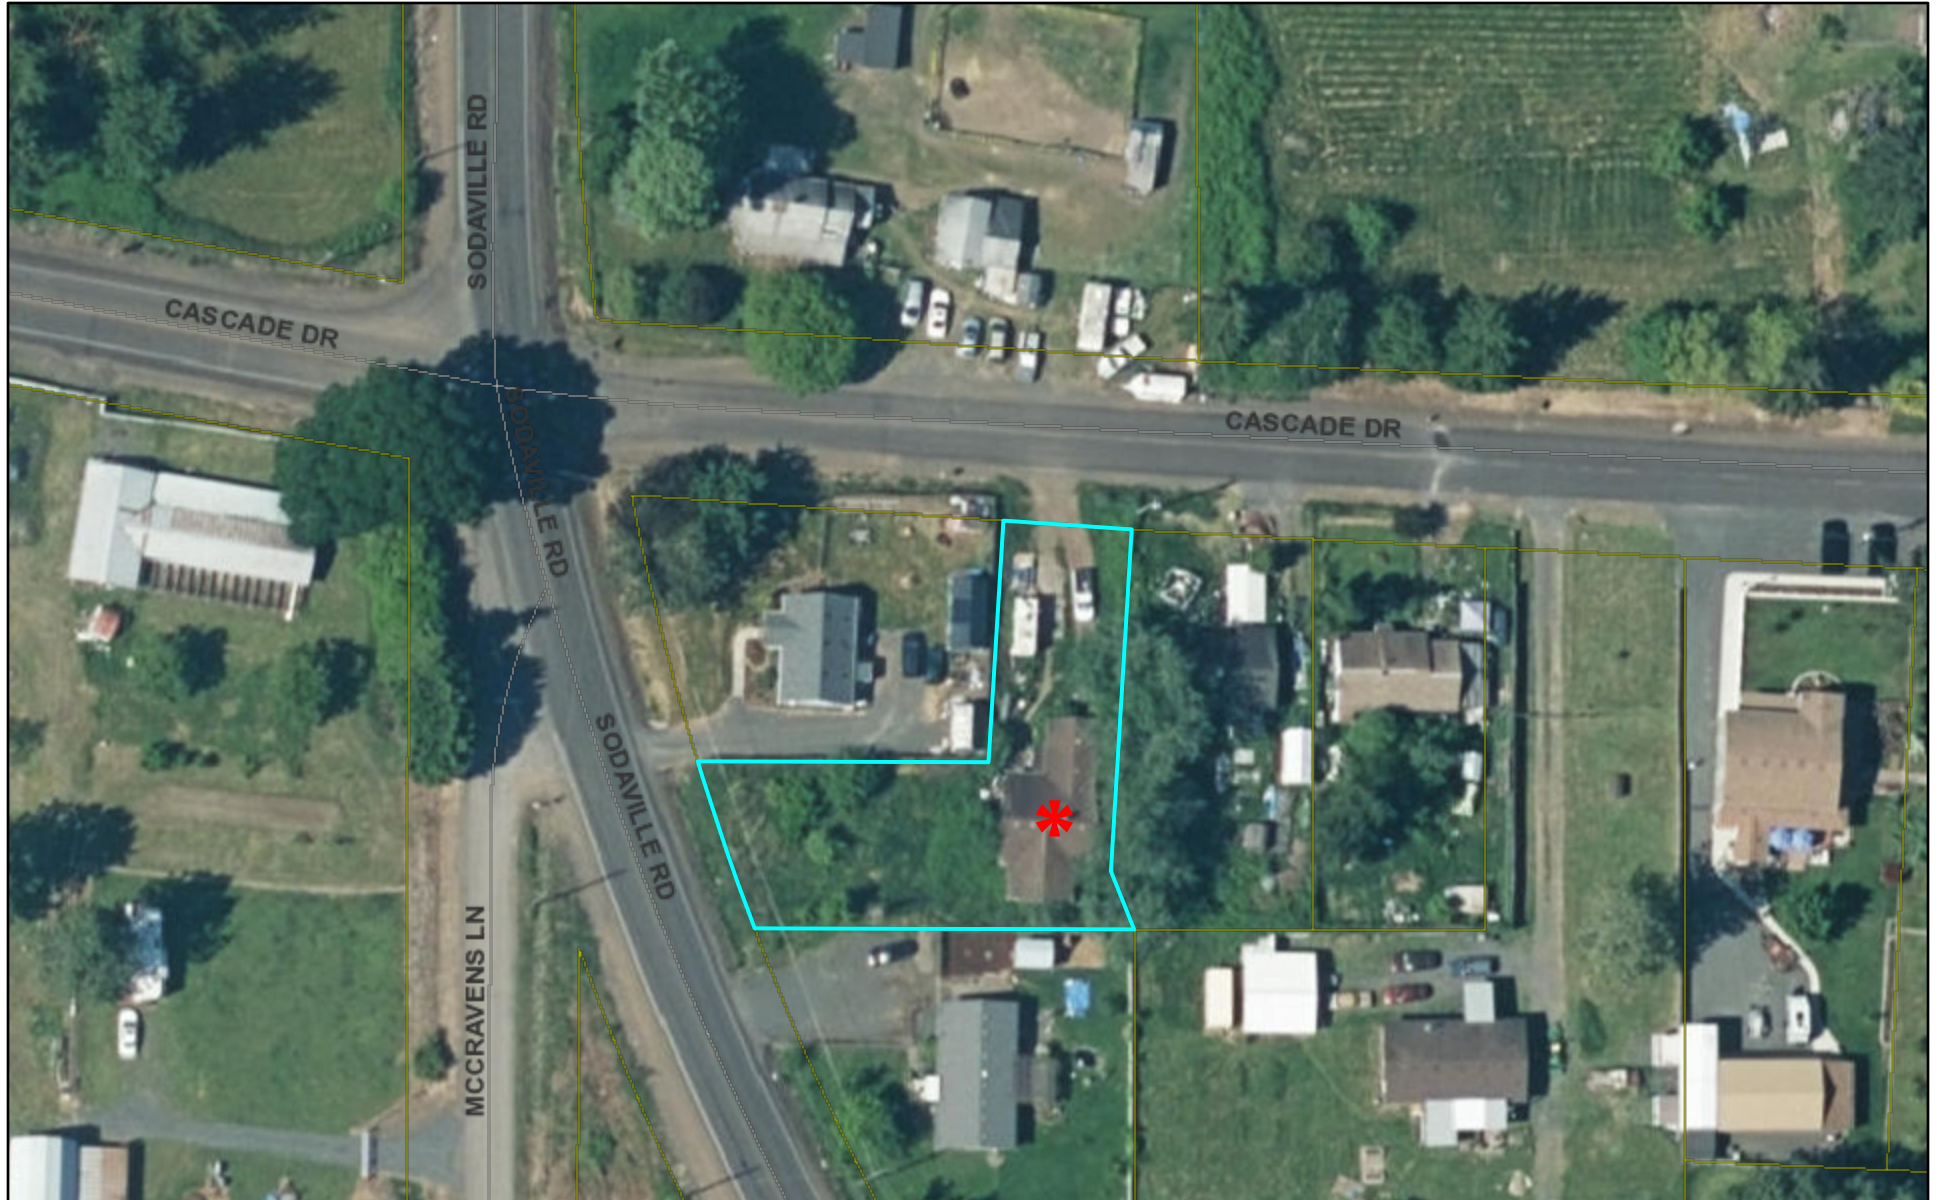

1730 Cascade Dr., Lebanon, OR Linn County Planning Application

4/11/2024, 9:34:21 AM

— Roads - - - - City Limits □ Tax Lots

***Bare lot**

Linn County GIS, GeoTerra, 2021